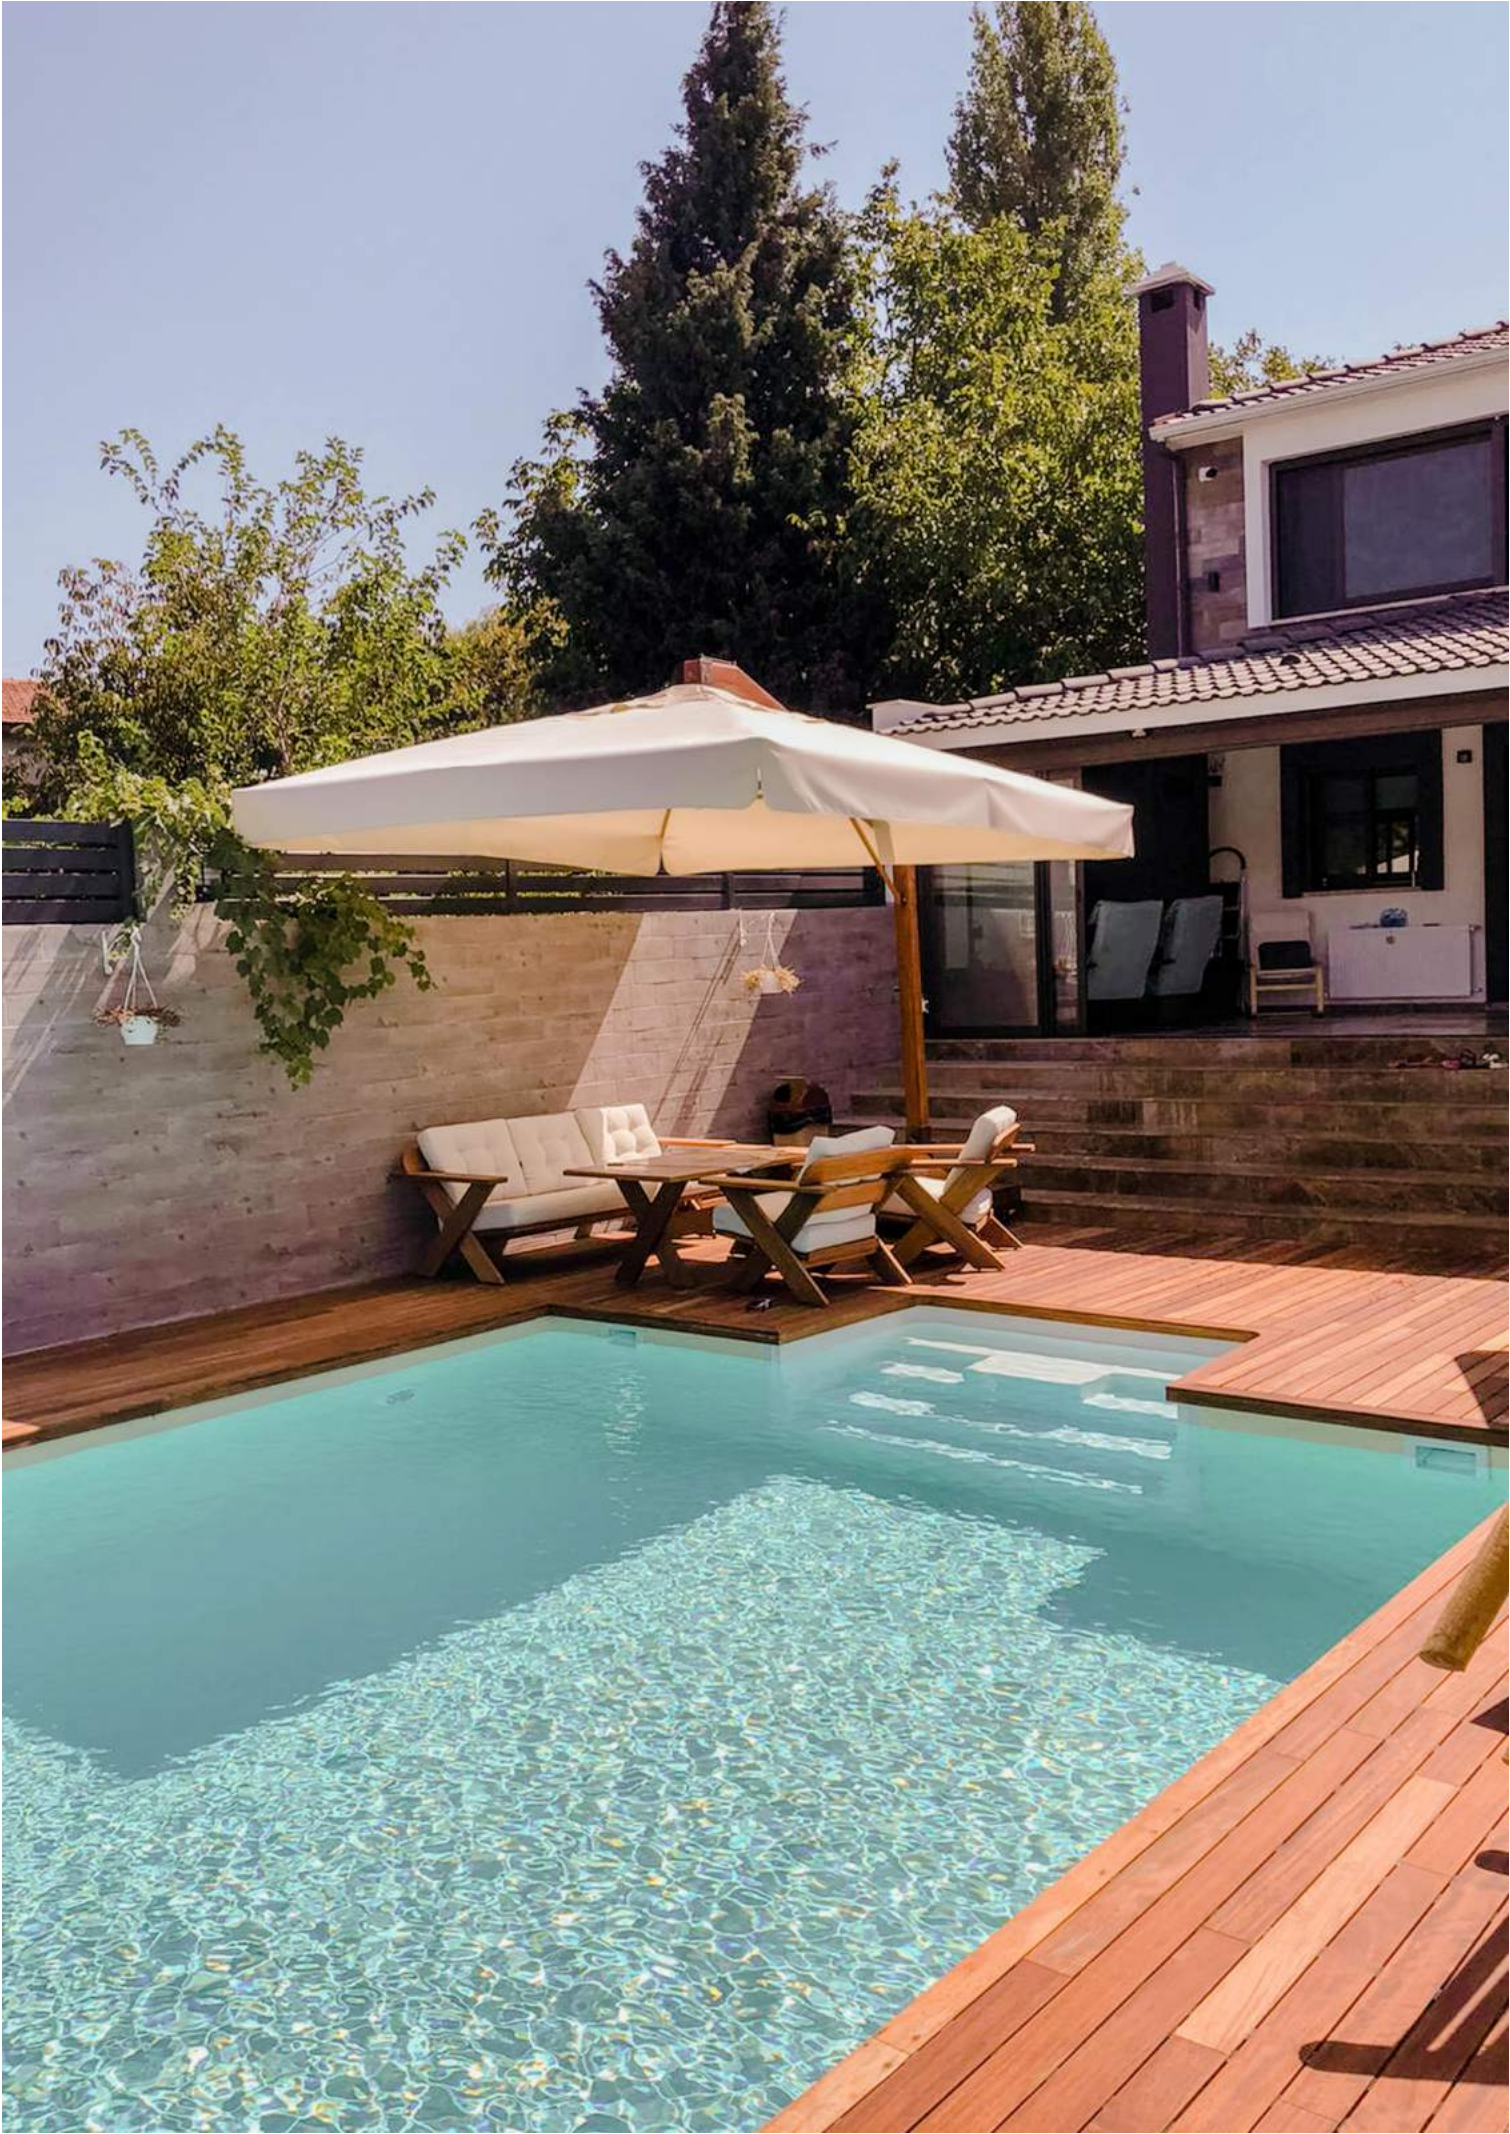

70 lt

3 mt

KARE MODEL

50 mm

70 lt

BUXOM AHŞAP PUF

FLUFFY AHŞAP SALINCAK

ŞENZLONG MODELLERİ